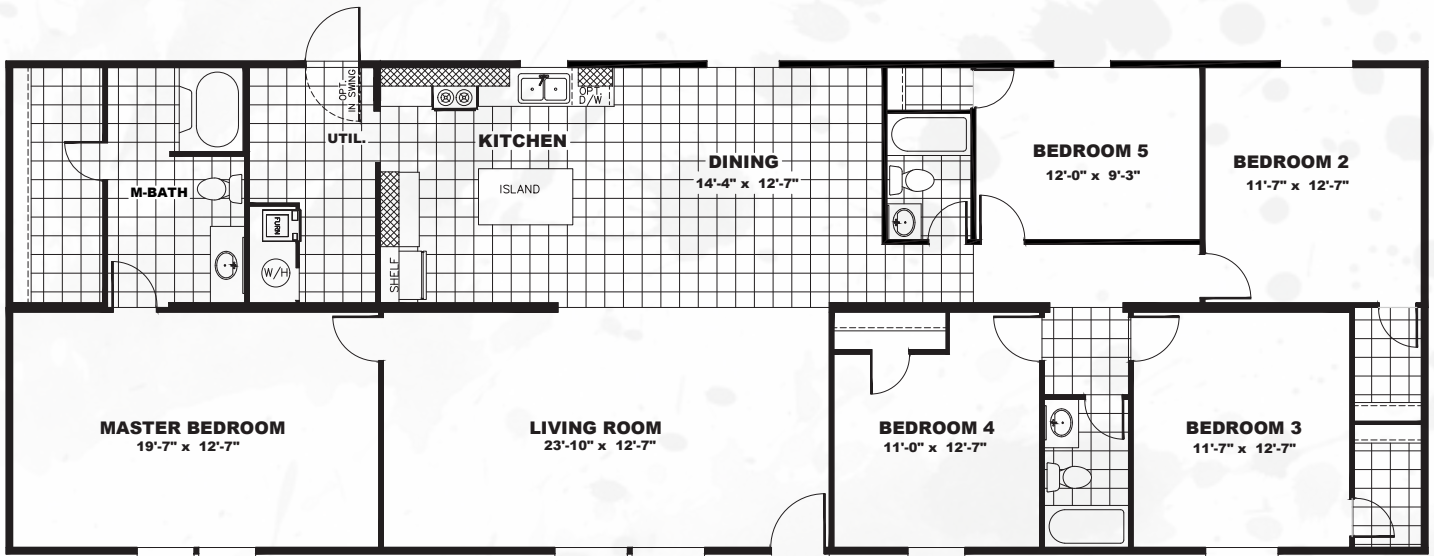

TRIUMPH

TRU28765A

2,001 sq ft // 5 beds // 3 baths

The home series and floor plans shown all have starting prices within the price range indicated. Your local Home Center can quote you specific prices and terms of purchase for specific homes. TRU invests in continuous product and process improvement. All home series, floor plans, specifications, dimensions, features, materials, availability, and starting prices shown are artist's renderings or estimates and are subject to change without notice or obligation. Dimensions are nominal and length and width measurements are from exterior wall to exterior wall. Starting prices include the home only, plus typical delivery and installation. Starting prices do not include other costs such as taxes, title fees, insurance premiums, filing or recording fees, land or improvements to the land, optional home features, optional delivery or installation services, wheels and axles, community or homeowner association fees, or any other items not shown on your Retailer Closing Agreement and related documents (your RCA). Your RCA will show the details of your purchase. 2018 TRU. All rights reserved.