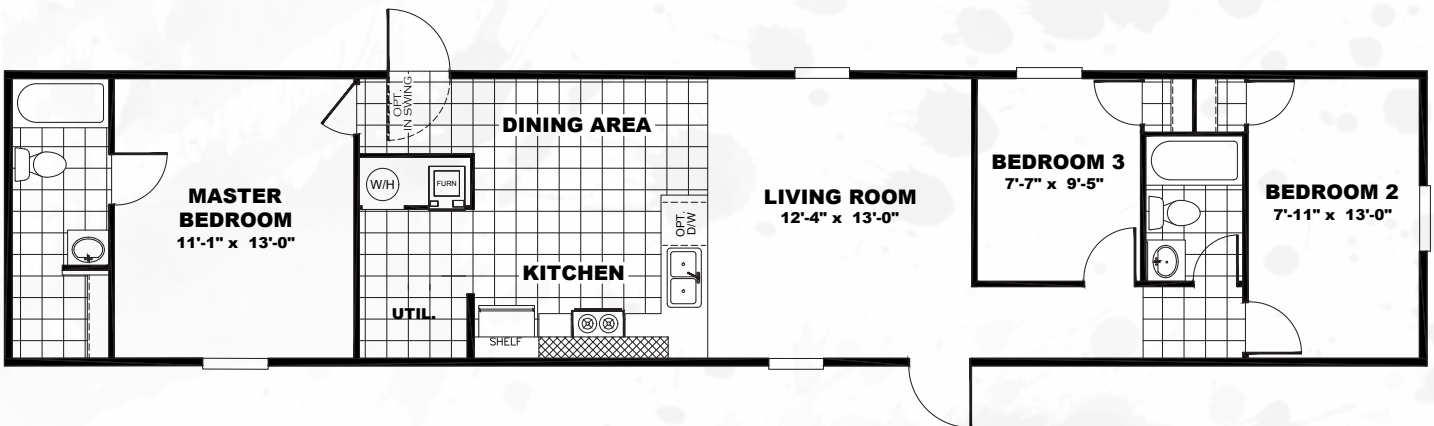

ELATION

TRR14663A

902 sq ft // 3 beds // 2 baths

The home series and floor plans shown all have starting prices within the price range indicated. Your local Home Center can quote you specific prices and terms of purchase for specific homes. TRU invests in continuous product and process improvement. All home series, floor plans, specifications, dimensions, features, materials, availability, and starting prices shown are artist's renderings or estimates and are subject to change without notice or obligation. Dimensions are nominal and length and width measurements are from exterior wall to exterior wall. Starting prices include the home only, plus typical delivery and installation. Starting prices do not include other costs such as taxes, title fees, insurance premiums, filing or recording fees, land or improvements to the land, optional home features, optional delivery or installation services, wheels and axles, community or homeowner association fees, or any other items not shown on your Retailer Closing Agreement and related documents (your RCA). Your RCA will show the details of your purchase. 2018 TRU. All rights reserved.