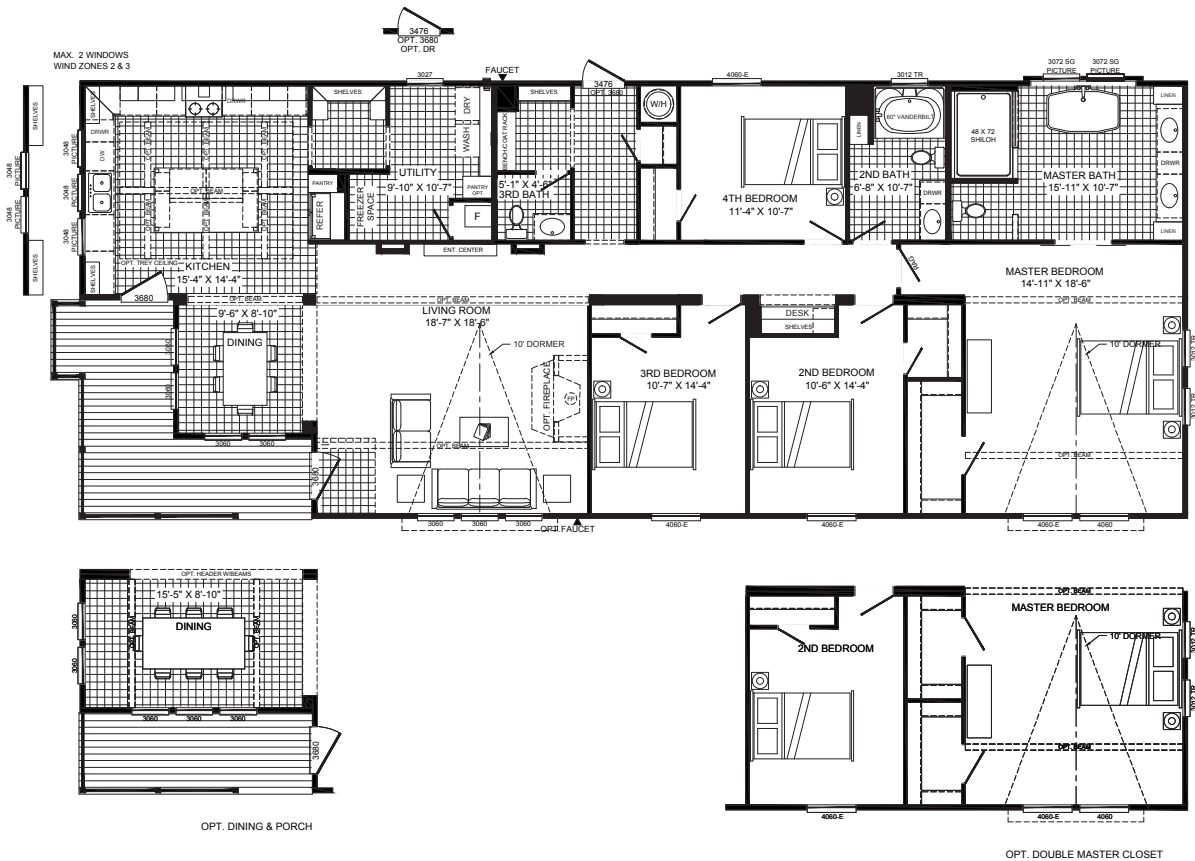

BUCCANEER
HOMES

The Lulabelle

2,132 Sq Ft | 4 Beds | 2.5 Baths | 32x80(76)

AMERICAN
FARM HOUSE
SERIES

The home series and floor plans indicated will vary by retailer and state. Your local Home Center can quote you on specific prices and terms of purchase for specific homes. Buccaneer Homes invests in continuous product and process improvement. All home series, floor plans, specifications, dimension, features, materials, availability, and starting prices shown on this website are artist's renderings or estimates, and are subject to change without notice. Dimensions are nominal and length and width measurements are from exterior wall to exterior wall.