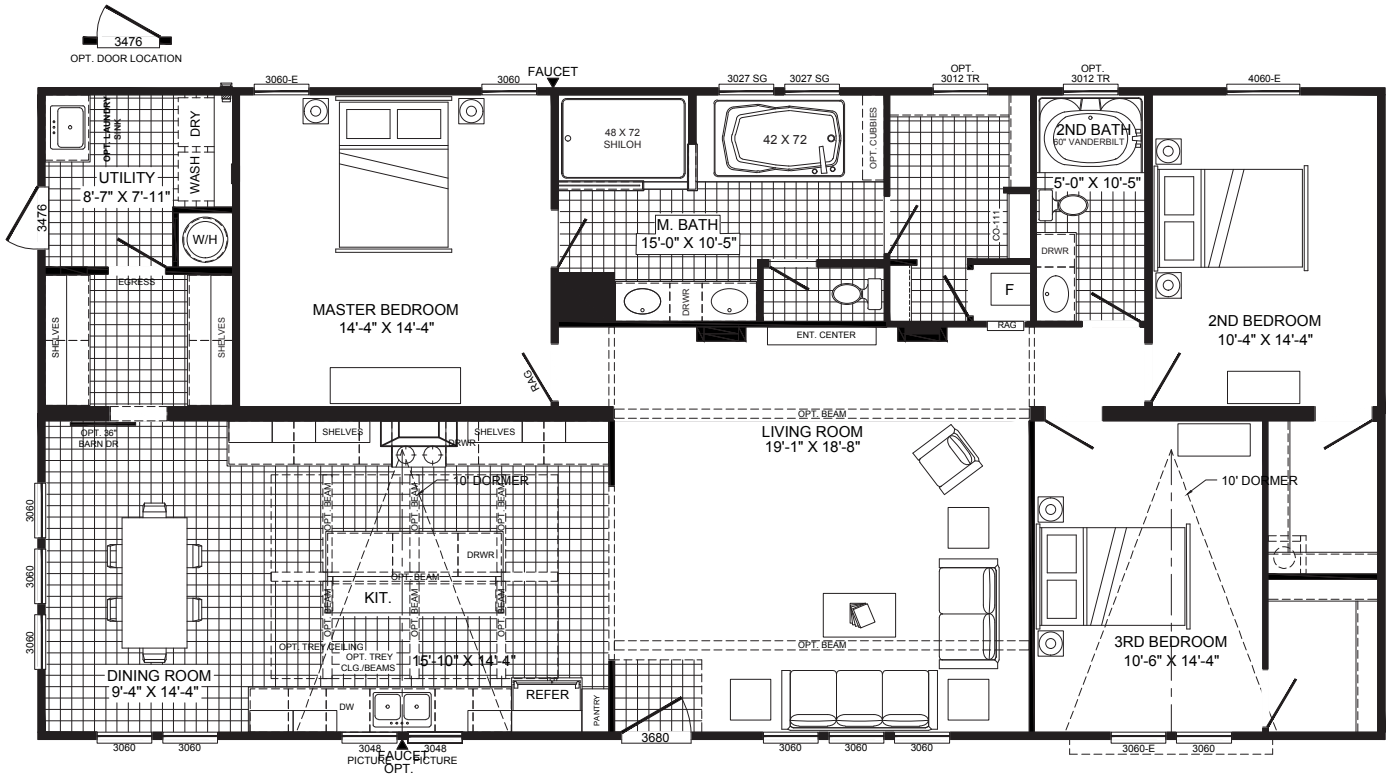

BUCCANEER
HOMES

The Liza Jane 6043AFH

1,860 Sq Ft | 3 Beds | 2 Baths | 32x66

The home series and floor plans indicated will vary by retailer and state. Your local Home Center can quote you on specific prices and terms of purchase for specific homes. Buccaneer Homes invests in continuous product and process improvement. All home series, floor plans, specifications, dimension, features, materials, availability, and starting prices shown on this website are artist's renderings or estimates, and are subject to change without notice. Dimensions are nominal and length and width measurements are from exterior wall to exterior wall.