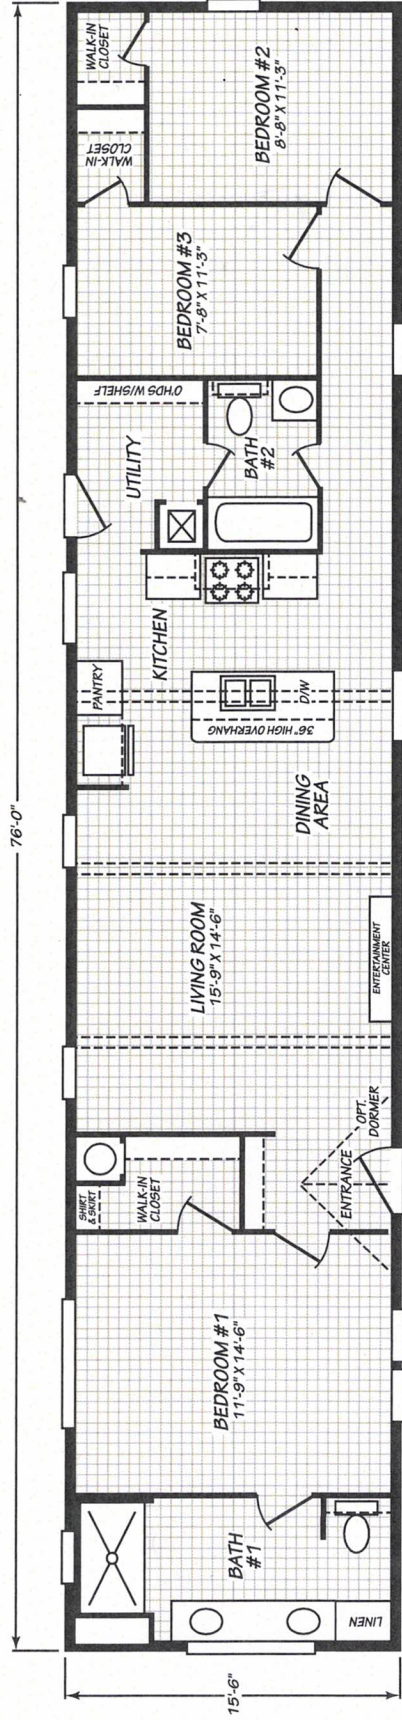

# FLEETWOOD ELITE

16763K  
3 bedroom • 2 bathroom • 1,185 sqft

©2025 CAVCO HOMES INC. ALL RIGHTS RESERVED. All images are for illustrative purposes only and may include non-standard options. Standard features are subject to change. Contact the retailer or builder for current measurements and features.