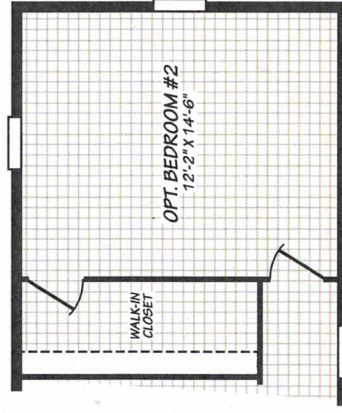

# FLEETWOOD ELITE

16763K  
3 bedroom • 2 bathroom • 1,185 sqft

©2025 CAVCO HOMES INC. ALL RIGHTS RESERVED. All images are for illustrative purposes only and may include non-standard options. Standard features are subject to change. Contact the retailer or builder for current measurements and features.