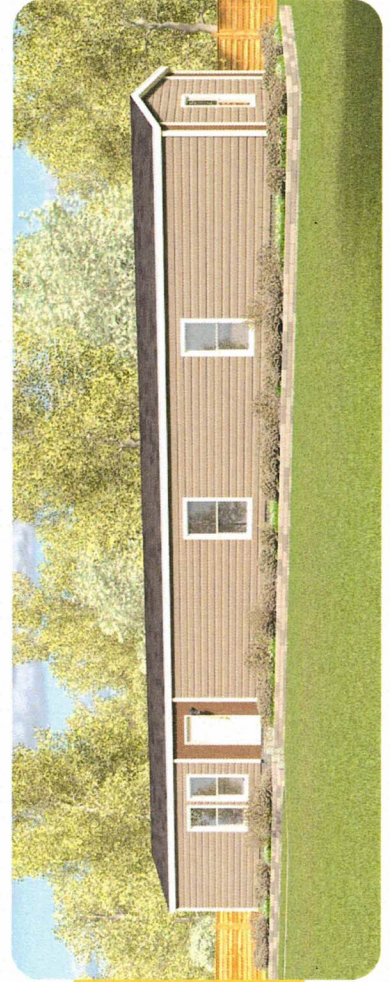

F1/250/27JUN25
APPROVAL_00/00/00

cavcohomeslafayette.com