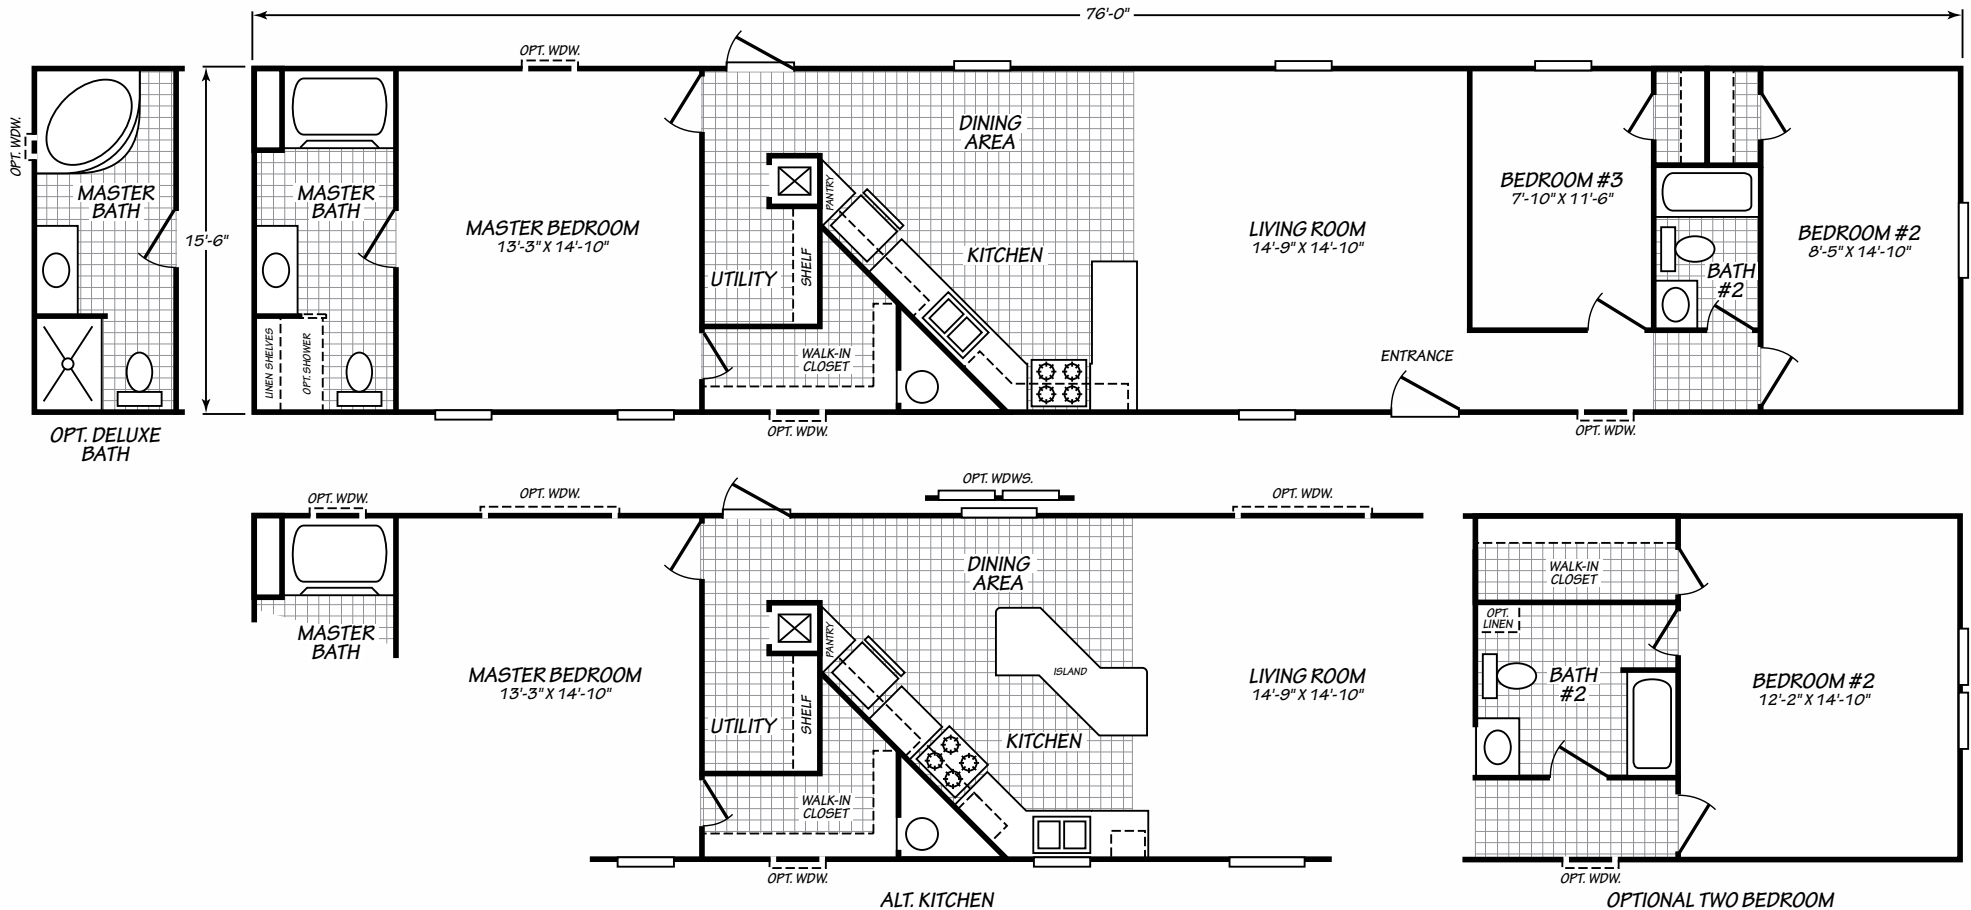

# SANDALWOOD XL

## MODEL 16763L

3 Bedroom • 2 Bath • 1,178 Square Feet

©2019 FLEETWOOD HOMES INC. ALL RIGHTS RESERVED

Important: Because we continually update and modify our products, it is important for you to know that our brochures and literature are for illustrative purposes only. **ILLUSTRATIONS MAY SHOW OPTIONAL FEATURES.** All information contained herein may vary from the actual home we build. Dimensions are nominal length and width measurements are from exterior wall to exterior wall. We reserve the right to make changes at any time, without notice or obligation, in prices, colors, materials, specifications, features and models. Please check with your retailer for specific information about the home you select.