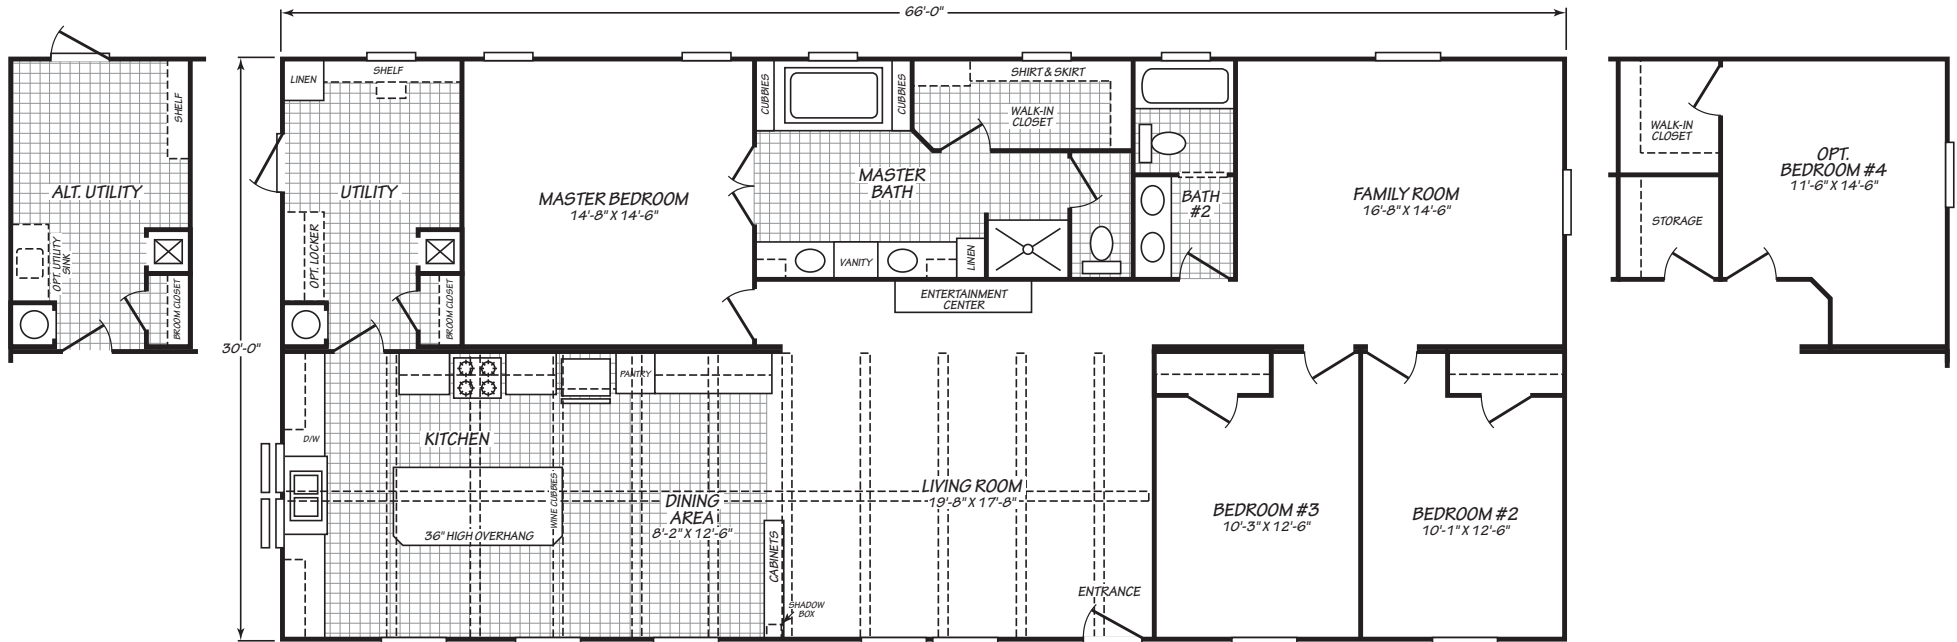

CANYON LAKE

MODEL 32663L

3 Bedroom • 2 Bath • 1,980 Square Feet

©2019 FLEETWOOD HOMES INC. ALL RIGHTS RESERVED

Important: Because we continually update and modify our products, it is important for you to know that our brochures and literature are for illustrative purposes only. **ILLUSTRATIONS MAY SHOW OPTIONAL FEATURES.** All information contained herein may vary from the actual home we build. Dimensions are nominal length and width measurements are from exterior wall to exterior wall. We reserve the right to make changes at any time, without notice or obligation, in prices, colors, materials, specifications, features and models. Please check with your retailer for specific information about the home you select.