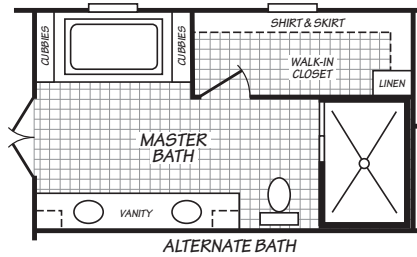

CANYON LAKE

MODEL 32663L

3 Bedroom • 2 Bath • 1,980 Square Feet

©2019 FLEETWOOD HOMES INC. ALL RIGHTS RESERVED

Important: Because we continually update and modify our products, it is important for you to know that our brochures and literature are for illustrative purposes only. **ILLUSTRATIONS MAY SHOW OPTIONAL FEATURES.** All information contained herein may vary from the actual home we build. Dimensions are nominal length and width measurements are from exterior wall to exterior wall. We reserve the right to make changes at any time, without notice or obligation, in prices, colors, materials, specifications, features and models. Please check with your retailer for specific information about the home you select.