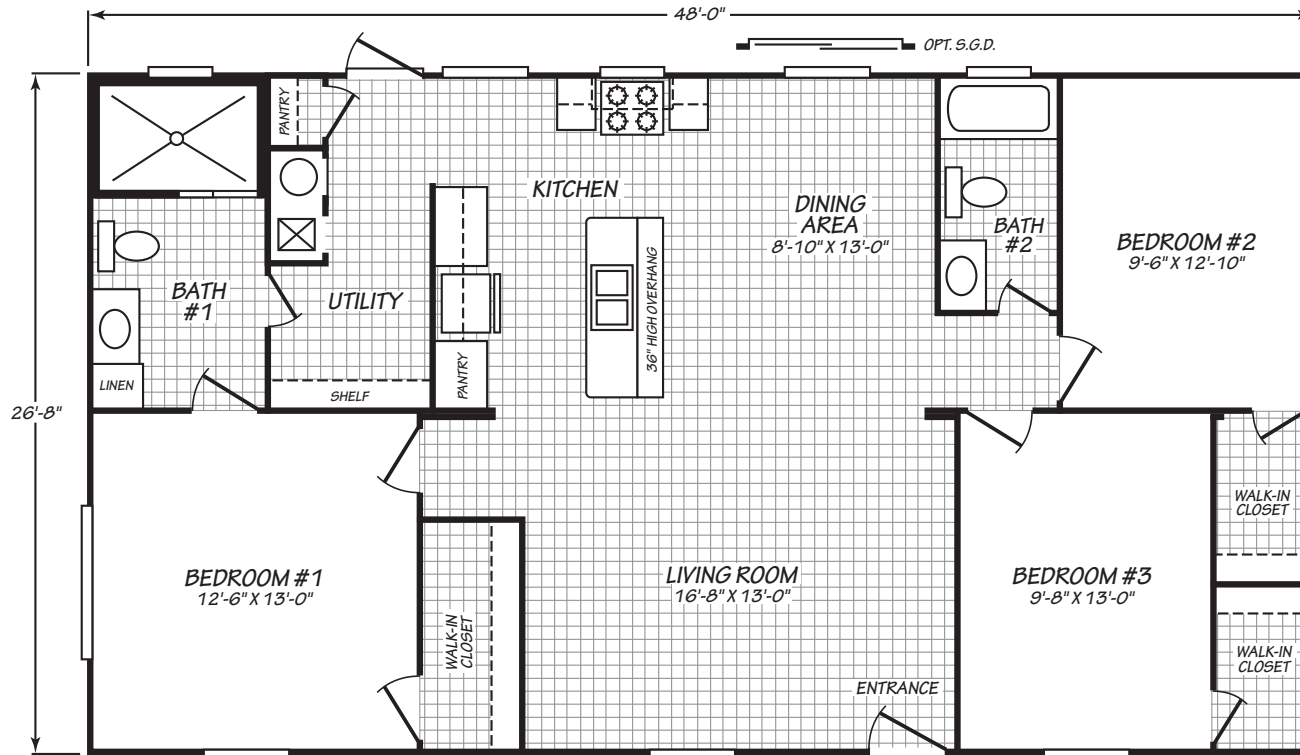

SANDALWOOD XL

MODEL 28483M

3 Bedroom • 2 Bath • 1,279 Square Feet

©2019 FLEETWOOD HOMES INC. ALL RIGHTS RESERVED

Important: Because we continually update and modify our products, it is important for you to know that our brochures and literature are for illustrative purposes only. **ILLUSTRATIONS MAY SHOW OPTIONAL FEATURES.** All information contained herein may vary from the actual home we build. Dimensions are nominal length and width measurements are from exterior wall to exterior wall. We reserve the right to make changes at any time, without notice or obligation, in prices, colors, materials, specifications, features and models. Please check with your retailer for specific information about the home you select.