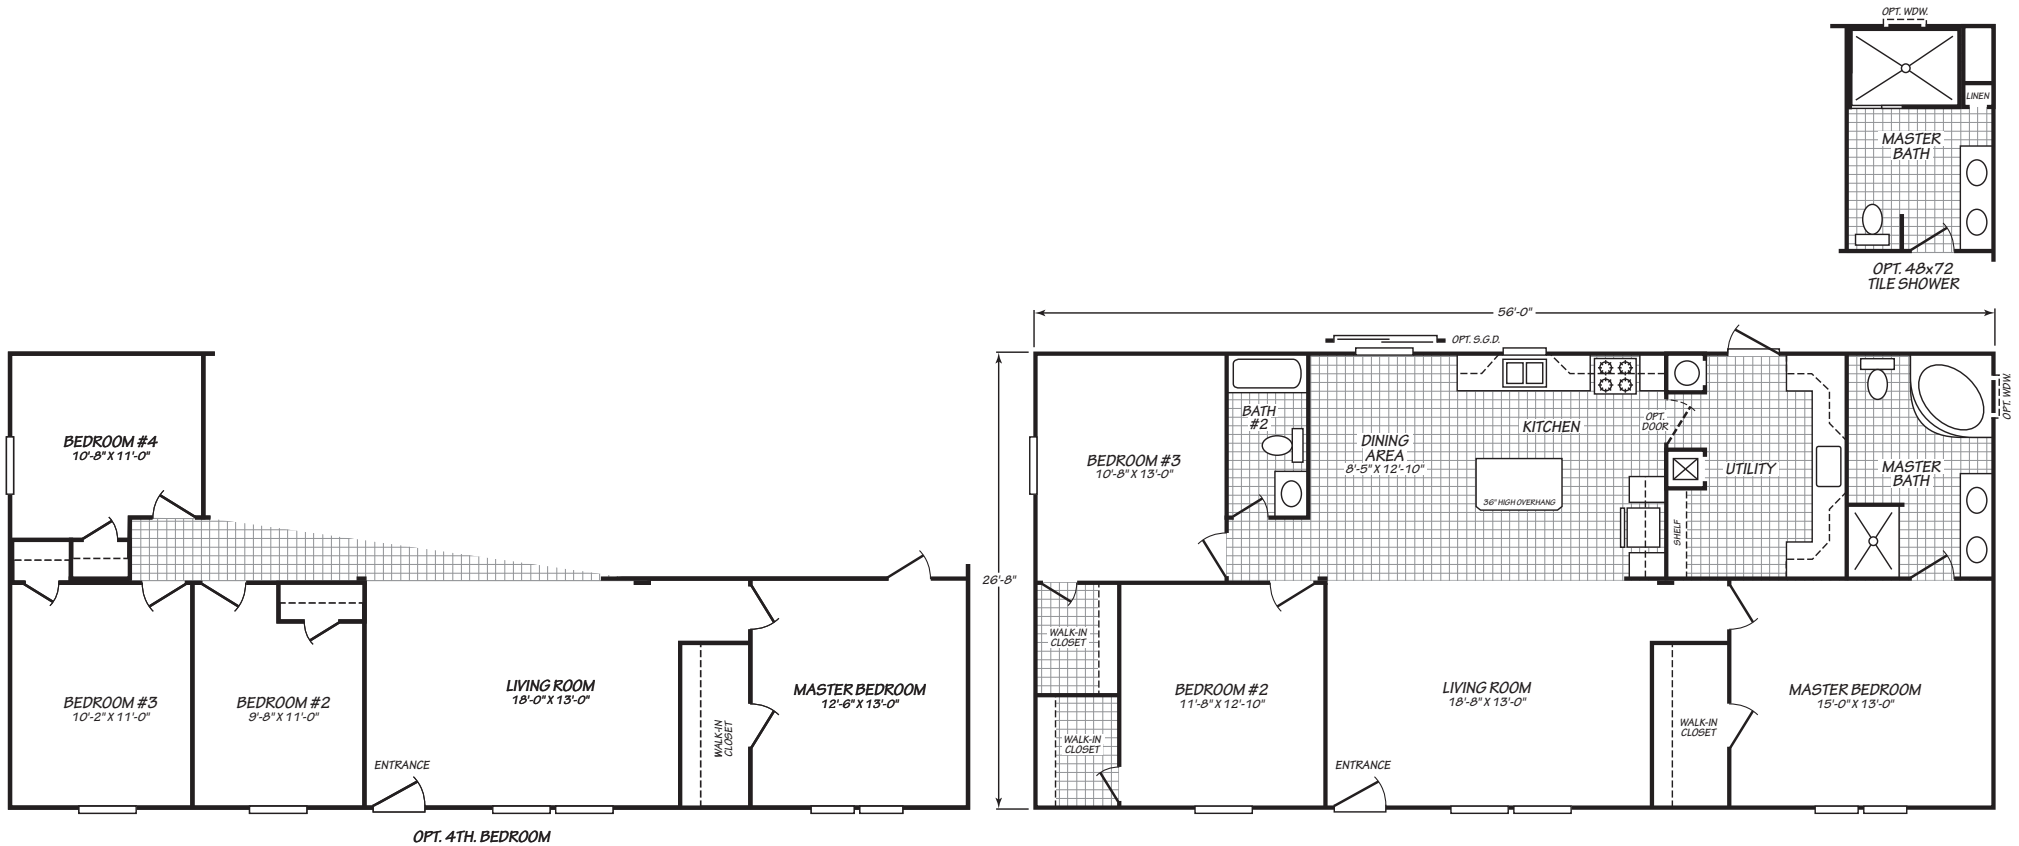

# SANDALWOOD XL

## MODEL 28563P

3 Bedroom • 2 Bath • 1,492 Square Feet

©2018 FLEETWOOD HOMES INC. ALL RIGHTS RESERVED

Important: Because we continually update and modify our products, it is important for you to know that our brochures and literature are for illustrative purposes only. **ILLUSTRATIONS MAY SHOW OPTIONAL FEATURES.** All information contained herein may vary from the actual home we build. Dimensions are nominal length and width measurements are from exterior wall to exterior wall. We reserve the right to make changes at any time, without notice or obligation, in prices, colors, materials, specifications, features and models. Please check with your retailer for specific information about the home you select.