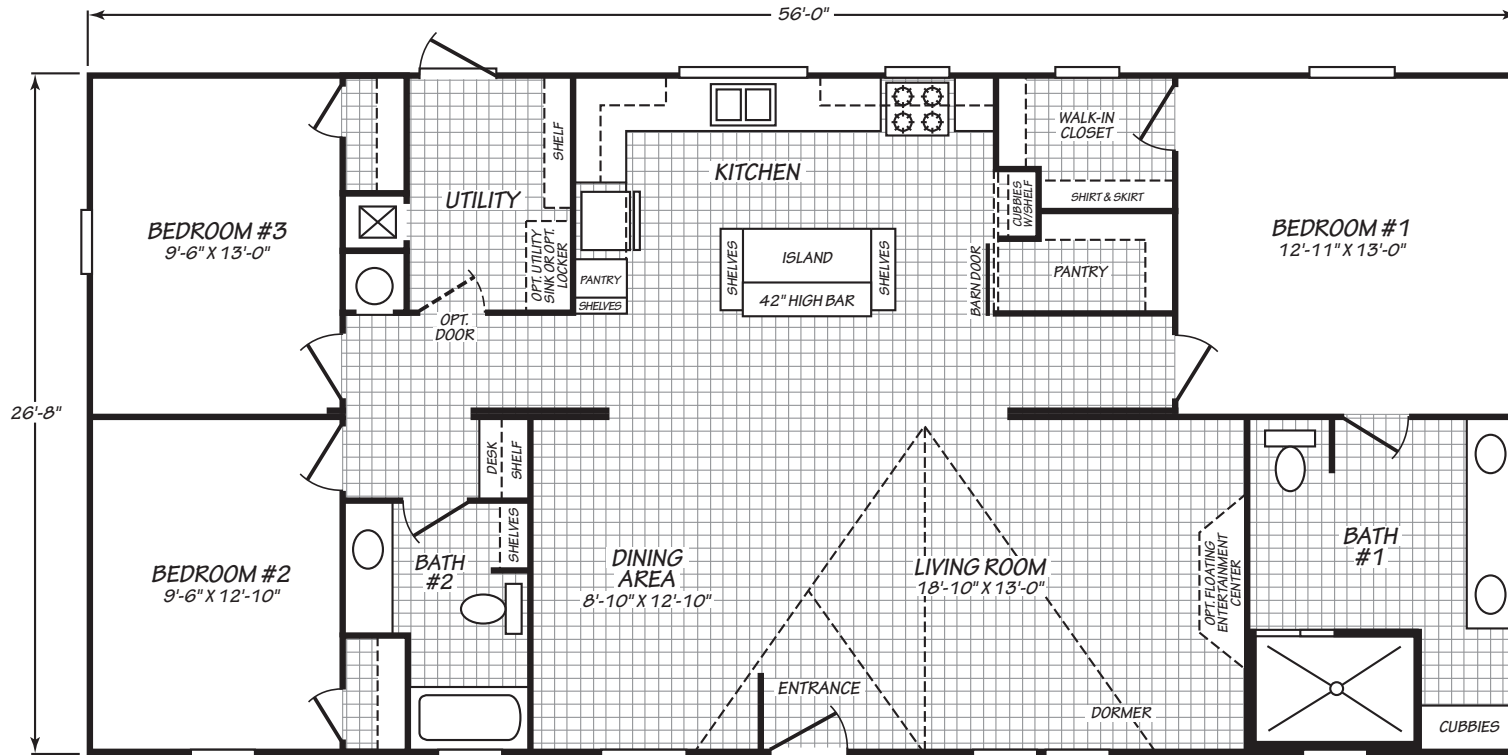

# SANDALWOOD XL

## MODEL 28563B

3 Bedroom • 2 Bath • 1,492 Square Feet

©2019 FLEETWOOD HOMES INC. ALL RIGHTS RESERVED

Important: Because we continually update and modify our products, it is important for you to know that our brochures and literature are for illustrative purposes only. **ILLUSTRATIONS MAY SHOW OPTIONAL FEATURES.** All information contained herein may vary from the actual home we build. Dimensions are nominal length and width measurements are from exterior wall to exterior wall. We reserve the right to make changes at any time, without notice or obligation, in prices, colors, materials, specifications, features and models. Please check with your retailer for specific information about the home you select.