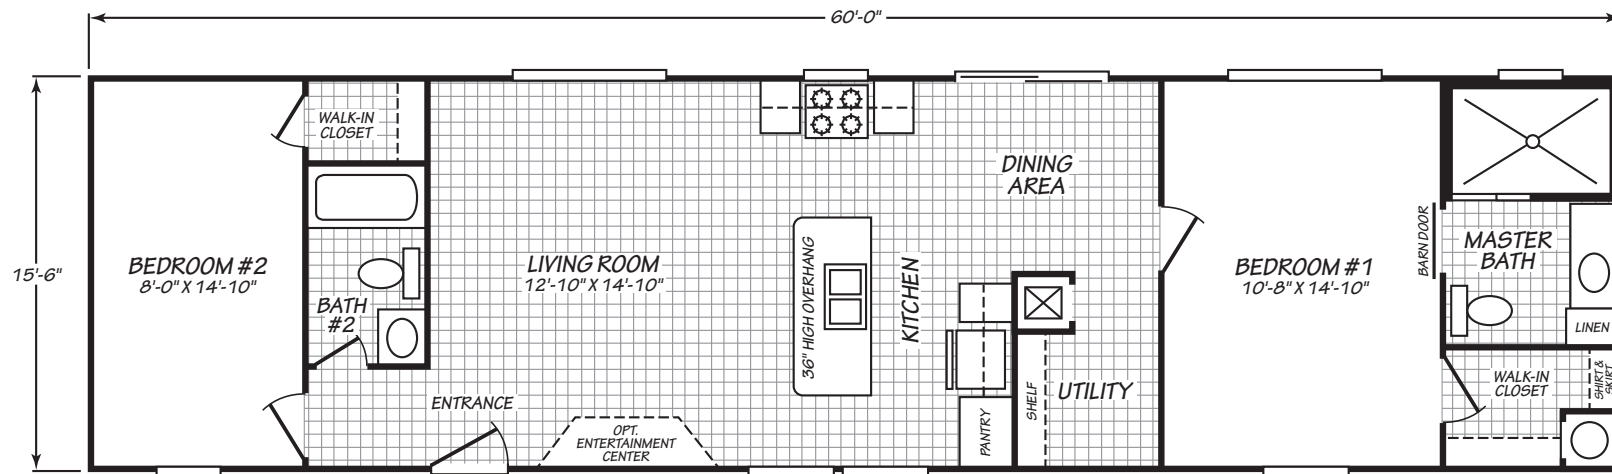

SANDALWOOD XL

MODEL 16602F

2 Bedroom • 2 Bath • 930 Square Feet

©2019 FLEETWOOD HOMES INC. ALL RIGHTS RESERVED

Important: Because we continually update and modify our products, it is important for you to know that our brochures and literature are for illustrative purposes only. **ILLUSTRATIONS MAY SHOW OPTIONAL FEATURES.** All information contained herein may vary from the actual home we build. Dimensions are nominal length and width measurements are from exterior wall to exterior wall. We reserve the right to make changes at any time, without notice or obligation, in prices, colors, materials, specifications, features and models. Please check with your retailer for specific information about the home you select.