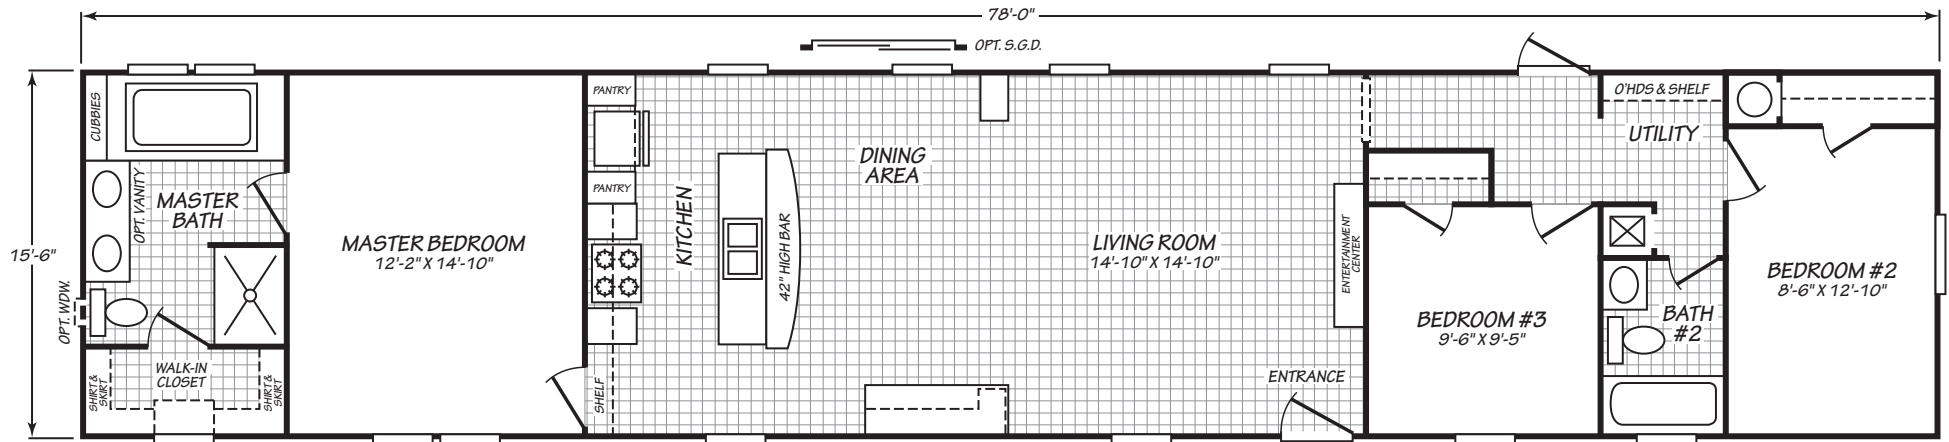

CANYON LAKE

OPT. 48X72 TILE SHOWER

ALTERNATE TWO BEDROOM

MODEL 16783K

3 Bedroom • 2 Bath • 1,209 Square Feet

©2018 FLEETWOOD HOMES INC. ALL RIGHTS RESERVED

Important: Because we continually update and modify our products, it is important for you to know that our brochures and literature are for illustrative purposes only. **ILLUSTRATIONS MAY SHOW OPTIONAL FEATURES.** All information contained herein may vary from the actual home we build. Dimensions are nominal length and width measurements are from exterior wall to exterior wall. We reserve the right to make changes at any time, without notice or obligation, in prices, colors, materials, specifications, features and models. Please check with your retailer for specific information about the home you select.