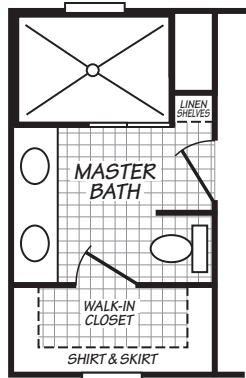

CANYON LAKE

OPT. 48X72 TILE SHOWER

ALTERNATE TWO BEDROOM

MODEL 16783K

3 Bedroom • 2 Bath • 1,209 Square Feet

©2018 FLEETWOOD HOMES INC. ALL RIGHTS RESERVED

Important: Because we continually update and modify our products, it is important for you to know that our brochures and literature are for illustrative purposes only. **ILLUSTRATIONS MAY SHOW OPTIONAL FEATURES.** All information contained herein may vary from the actual home we build. Dimensions are nominal length and width measurements are from exterior wall to exterior wall. We reserve the right to make changes at any time, without notice or obligation, in prices, colors, materials, specifications, features and models. Please check with your retailer for specific information about the home you select.