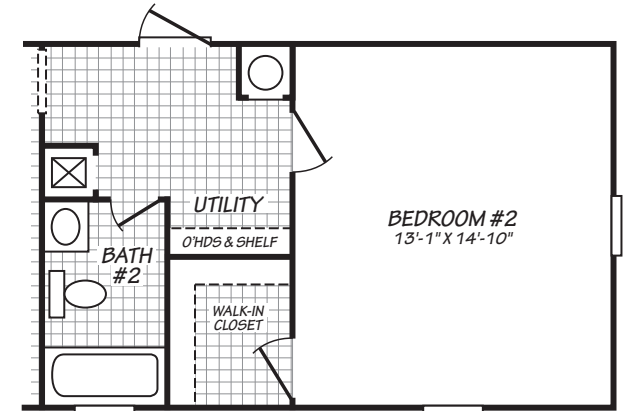

CANYON LAKE

OPT. 48X72 TILE SHOWER

ALTERNATE TWO BEDROOM

MODEL 16783K

3 Bedroom • 2 Bath • 1,209 Square Feet

©2018 FLEETWOOD HOMES INC. ALL RIGHTS RESERVED

Important: Because we continually update and modify our products, it is important for you to know that our brochures and literature are for illustrative purposes only. **ILLUSTRATIONS MAY SHOW OPTIONAL FEATURES.** All information contained herein may vary from the actual home we build. Dimensions are nominal length and width measurements are from exterior wall to exterior wall. We reserve the right to make changes at any time, without notice or obligation, in prices, colors, materials, specifications, features and models. Please check with your retailer for specific information about the home you select.